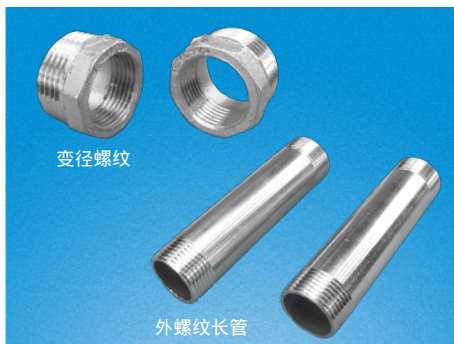

RCCN 日成不锈钢接头螺纹连接配件

产品材质:铸造不锈钢304制成。
产品特性:可直接连接对应螺纹管。
更多样式参考网页资料。

内螺纹活动型号 Item No.	螺牙规格 Specification	内螺纹三通型号 Item No.	螺牙规格 Specification
DNF8/304	1/4"	DNT8/304	1/4"
DNF10/304	3/8"	DNT10/304	3/8"
DNF15/304	1/2"	DNT15/304	1/2"
DNF20/304	3/4"	DNT20/304	3/4"
DNF25/304	1"	DNT25/304	1"
DNF32/304	1-1/4"	DNT32/304	1-1/4"
DNF40/304	1-1/2"	DNT40/304	1-1/2"
DNF50/304	2"	DNT50/304	2"
DNF65/304	2-1/2"	DNT65/304	2-1/2"
DNF80/304	3"	DNT80/304	3"
DNF100/304	4"	DNT100/304	4"

内螺纹型号 Item No.	螺牙规格 Specification	外螺纹型号 Item No.	螺牙规格 Specification
DNN8/304	1/4"	DNW8/304	1/4"
DNN10/304	3/8"	DNW10/304	3/8"
DNN15/304	1/2"	DNW15/304	1/2"
DNN20/304	3/4"	DNW20/304	3/4"
DNN25/304	1"	DNW25/304	1"
DNN32/304	1-1/4"	DNW32/304	1-1/4"
DNN40/304	1-1/2"	DNW40/304	1-1/2"
DNN50/304	2"	DNW50/304	2"
DNN65/304	2-1/2"	DNW65/304	2-1/2"
DNN80/304	3"	DNW80/304	3"
DNN100/304	4"	DNW100/304	4"

变径螺纹型号 Item No.	螺牙规格 Specification	外螺纹长管型号 Item No.	螺牙规格 Specification
DNF1008/304	外3/8"-内1/4"	DNC8/304	1/4"
DNF1510/304	外1/2"-内3/8"	DNC10/304	3/8"
DNF2015/304	外3/4"-内1/2"	DNC15/304	1/2"
DNF2520/304	外1"-内3/4"	DNC20/304	3/4"
DNF3225/304	外1-1/4"-内1"	DNC25/304	1"
DNF4032/304	外2"-内1-1/4"	DNC32/304	1-1/4"
DNF5040/304	外2"-内1-1/2"	DNC40/304	1-1/2"
DNF6550/304	外2-1/2"-内2"	DNC50/304	2"
DNF8065/304	外3"-内2-1/2"	DNC65/304	2-1/2"
DNF10080/304	外4"-内3"	DNC80/304	3"
DNF10050/304	外4"内2"	DNC100/304	4"

直角内螺纹型号 Item No.	螺牙规格 Specification	末尾堵头型号 Item No.	螺牙规格 Specification
DNL8/304	1/4"	DND8/304	1/4"
DNL10/304	3/8"	DND10/304	3/8"
DNL15/304	1/2"	DND15/304	1/2"
DNL20/304	3/4"	DND20/304	3/4"
DNL25/304	1"	DND25/304	1"
DNL32/304	1-1/4"	DND32/304	1-1/4"
DNL40/304	1-1/2"	DND40/304	1-1/2"
DNL50/304	2"	DND50/304	2"
DNL65/304	2-1/2"	DND65/304	2-1/2"
DNL80/304	3"	DND80/304	3"
DNL100/304	4"	DND100/304	4"