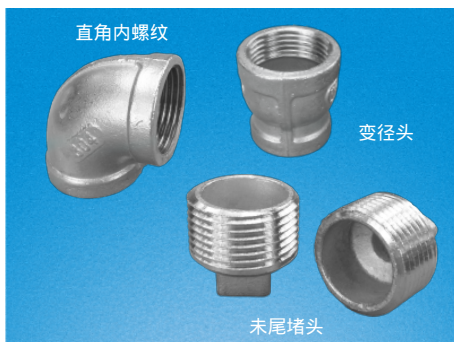

RCCN 日成不锈钢接头螺纹连接配件

产品材质:铸造不锈钢304制成。
产品特性:可直接连接对应螺纹管。
更多样式参考网页资料。

内螺纹活动型号 Item No.	螺牙规格 Specification	内螺纹三通型号 Item No.	螺牙规格 Specification
DNF8/304	1/4"	DNT8/304	1/4"
DNF10/304	3/8"	DNT10/304	3/8"
DNF15/304	1/2"	DNT15/304	1/2"
DNF20/304	3/4"	DNT20/304	3/4"
DNF25/304	1"	DNT25/304	1"
DNF32/304	1-1/4"	DNT32/304	1-1/4"
DNF40/304	1-1/2"	DNT40/304	1-1/2"
DNF50/304	2"	DNT50/304	2"
DNF65/304	2-1/2"	DNT65/304	2-1/2"
DNF80/304	3"	DNT80/304	3"
DNF100/304	4"	DNT100/304	4"

内螺纹型号 Item No.	螺牙规格 Specification	外螺纹型号 Item No.	螺牙规格 Specification
DNN8/304	1/4"	DNW8/304	1/4"
DNN10/304	3/8"	DNW10/304	3/8"
DNN15/304	1/2"	DNW15/304	1/2"
DNN20/304	3/4"	DNW20/304	3/4"
DNN25/304	1"	DNW25/304	1"
DNN32/304	1-1/4"	DNW32/304	1-1/4"
DNN40/304	1-1/2"	DNW40/304	1-1/2"
DNN50/304	2"	DNW50/304	2"
DNN65/304	2-1/2"	DNW65/304	2-1/2"
DNN80/304	3"	DNW80/304	3"
DNN100/304	4"	DNW100/304	4"

变径螺纹型号 Item No.	螺牙规格 Specification	外螺纹长管型号 Item No.	螺牙规格 Specification
DNF1008/304	外3/8"-内1/4"	DNC8/304	1/4"
DNF1510/304	外1/2"-内3/8"	DNC10/304	3/8"
DNF2015/304	外3/4"-内1/2"	DNC15/304	1/2"
DNF2520/304	外1"-内3/4"	DNC20/304	3/4"
DNF3225/304	外1-1/4"-内1"	DNC25/304	1"
DNF4032/304	外2"-内1-1/4"	DNC32/304	1-1/4"
DNF5040/304	外2"-内1-1/2"	DNC40/304	1-1/2"
DNF6550/304	外2-1/2"-内2"	DNC50/304	2"
DNF8065/304	外3"-内2-1/2"	DNC65/304	2-1/2"
DNF10080/304	外4"-内3"	DNC80/304	3"
DNF10050/304	外4"内2"	DNC100/304	4"

直角内螺纹型号 Item No.	螺牙规格 Specification	末尾堵头型号 Item No.	螺牙规格 Specification
DNL8/304	1/4"	DND8/304	1/4"
DNL10/304	3/8"	DND10/304	3/8"
DNL15/304	1/2"	DND15/304	1/2"
DNL20/304	3/4"	DND20/304	3/4"
DNL25/304	1"	DND25/304	1"
DNL32/304	1-1/4"	DND32/304	1-1/4"
DNL40/304	1-1/2"	DND40/304	1-1/2"
DNL50/304	2"	DND50/304	2"
DNL65/304	2-1/2"	DND65/304	2-1/2"
DNL80/304	3"	DND80/304	3"
DNL100/304	4"	DND100/304	4"