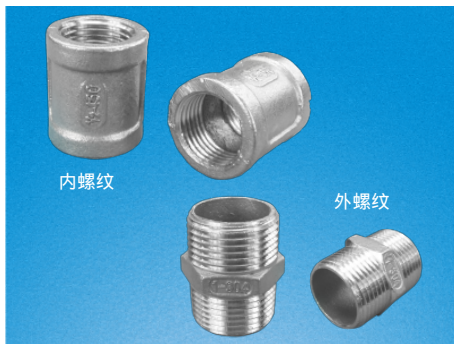

RCCN 日成不锈钢接头螺纹连接配件

产品材质:铸造不锈钢304制成。
产品特性:可直接连接对应螺纹管。
更多样式参考网页资料。

内螺纹活动型号 Item No.	螺牙规格 Specification	内螺纹三通型号 Item No.	螺牙规格 Specification
DNF8/304	1/4"	DNT8/304	1/4"
DNF10/304	3/8"	DNT10/304	3/8"
DNF15/304	1/2"	DNT15/304	1/2"
DNF20/304	3/4"	DNT20/304	3/4"
DNF25/304	1"	DNT25/304	1"
DNF32/304	1-1/4"	DNT32/304	1-1/4"
DNF40/304	1-1/2"	DNT40/304	1-1/2"
DNF50/304	2"	DNT50/304	2"
DNF65/304	2-1/2"	DNT65/304	2-1/2"
DNF80/304	3"	DNT80/304	3"
DNF100/304	4"	DNT100/304	4"

内螺纹型号 Item No.	螺牙规格 Specification	外螺纹型号 Item No.	螺牙规格 Specification
DNN8/304	1/4"	DNW8/304	1/4"
DNN10/304	3/8"	DNW10/304	3/8"
DNN15/304	1/2"	DNW15/304	1/2"
DNN20/304	3/4"	DNW20/304	3/4"
DNN25/304	1"	DNW25/304	1"
DNN32/304	1-1/4"	DNW32/304	1-1/4"
DNN40/304	1-1/2"	DNW40/304	1-1/2"
DNN50/304	2"	DNW50/304	2"
DNN65/304	2-1/2"	DNW65/304	2-1/2"
DNN80/304	3"	DNW80/304	3"
DNN100/304	4"	DNW100/304	4"

变径螺纹型号 Item No.	螺牙规格 Specification	外螺纹长管型号 Item No.	螺牙规格 Specification
DNF1008/304	外3/8"-内1/4"	DNC8/304	1/4"
DNF1510/304	外1/2"-内3/8"	DNC10/304	3/8"
DNF2015/304	外3/4"-内1/2"	DNC15/304	1/2"
DNF2520/304	外1"-内3/4"	DNC20/304	3/4"
DNF3225/304	外1-1/4"-内1"	DNC25/304	1"
DNF4032/304	外2"-内1-1/4"	DNC32/304	1-1/4"
DNF5040/304	外2"-内1-1/2"	DNC40/304	1-1/2"
DNF6550/304	外2-1/2"-内2"	DNC50/304	2"
DNF8065/304	外3"-内2-1/2"	DNC65/304	2-1/2"
DNF10080/304	外4"-内3"	DNC80/304	3"
DNF10050/304	外4"内2"	DNC100/304	4"

直角内螺纹型号 Item No.	螺牙规格 Specification	末尾堵头型号 Item No.	螺牙规格 Specification
DNL8/304	1/4"	DND8/304	1/4"
DNL10/304	3/8"	DND10/304	3/8"
DNL15/304	1/2"	DND15/304	1/2"
DNL20/304	3/4"	DND20/304	3/4"
DNL25/304	1"	DND25/304	1"
DNL32/304	1-1/4"	DND32/304	1-1/4"
DNL40/304	1-1/2"	DND40/304	1-1/2"
DNL50/304	2"	DND50/304	2"
DNL65/304	2-1/2"	DND65/304	2-1/2"
DNL80/304	3"	DND80/304	3"
DNL100/304	4"	DND100/304	4"