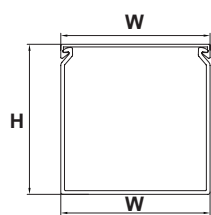

更多选择:量大可按需求生产所需规格或定制长度.例:HVDR8080F/HF(L=1.7M)

Wide slot/finger design provides greater sidewall rigidity and can be used with a wide range of wire bundle sizes.  
 Certificates:ULCE:EN50085 RoHS,REACH. Made of rigid Halogen free PCABS  
 Work temperature:-40 °c to 110 °c  
 UL94 Flammability Rating of V-0  
 Provided with mounting holes  
 Available color:gray.white.blue.black and other special colors  
 Special length come with MOQ request

## DIN5510

样式: 16mm-72mm宽  
Style: Width from 16mm to 72mm

样式: 75mm-140mm宽  
Style: Width from 75mm to 140mm

说明: 本系列16/35/45/65/75为非标产品。  
This series is 16/35/45/65/75, they are not standard products

大小孔型号/Eu hole size: VDR4060F/614