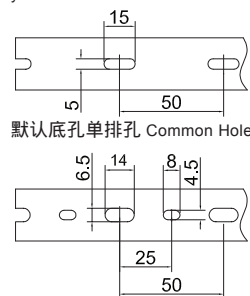

更多选择:量大可按需求生产所需规格或定制长度.例:HVDR8080F/HF(L=1.7M)

Wide slot/finger design provides greater sidewall rigidity and can be used with a wide range of wire bundle sizes.  
 Certificates:ULCE:EN50085 RoHS,REACH. Made of rigid Halogen free PCABS  
 Work temperature:-40 °c to 110 °c  
 UL94 Flammability Rating of V-0  
 Provided with mounting holes  
 Available color:gray.white.blue.black and other special colors  
 Special length come with MOQ request

## DIN5510

样式: 16mm-72mm宽  
Style: Width from 16mm to 72mm

样式: 75mm-140mm宽  
Style: Width from 75mm to 140mm

说明: 本系列16/35/45/65/75为非标产品。  
This series is 16/35/45/65/75, they are not standard products

大小孔型号/Eu hole size: VDR4060F/614