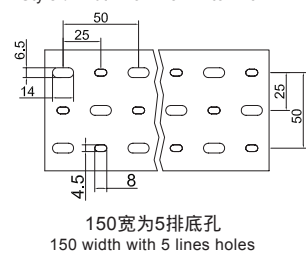

更多选择:量大可按需求生产所需规格或定制长度.例:HVDR8080F/HF(L=1.7M)

Wide slot/finger design provides greater sidewall rigidity and can be used with a wide range of wire bundle sizes.  
 Certificates:ULCE:EN50085 RoHS,REACH. Made of rigid Halogen free PCABS  
 Work temperature:-40 °c to 110 °c  
 UL94 Flammability Rating of V-0  
 Provided with mounting holes  
 Available color:gray.white.blue.black and other special colors  
 Special length come with MOQ request

## DIN5510

样式: 16mm-72mm宽  
Style: Width from 16mm to 72mm

样式: 75mm-140mm宽  
Style: Width from 75mm to 140mm

说明: 本系列16/35/45/65/75为非标产品。  
This series is 16/35/45/65/75, they are not standard products

大小孔型号/Eu hole size: VDR4060F/614