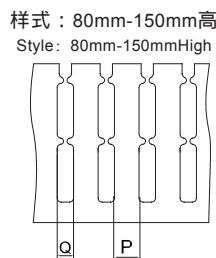

更多选择:量大可按需求生产所需规格或定制长度.例:HVDR8080F/HF(L=1.7M)

Wide slot/finger design provides greater sidewall rigidity and can be used with a wide range of wire bundle sizes.  
 Certificates:ULCE:EN50085 RoHS,REACH. Made of rigid Halogen free PCABS  
 Work temperature:-40 °c to 110 °c  
 UL94 Flammability Rating of V-0  
 Provided with mounting holes  
 Available color:gray.white.blue.black and other special colors  
 Special length come with MOQ request

## DIN5510

样式: 16mm-72mm宽  
Style: Width from 16mm to 72mm

样式: 75mm-140mm宽  
Style: Width from 75mm to 140mm

说明: 本系列16/35/45/65/75为非标产品。  
This series is 16/35/45/65/75, they are not standard products

大小孔型号/Eu hole size: VDR4060F/614